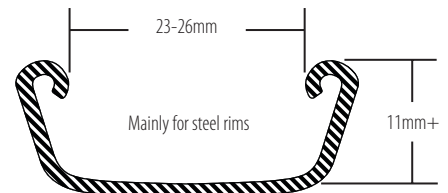

RIDE NOW FLAT FREE

All Terrain
10-20200-BA
10-26200-BA

All Terrain
10-125225093-BA
10-1252251820-BA
10-20195-BA
10-24195-BA
10-26195-BA

Mountain
10-1252251820-BM
10-16150-BM
10-16195-BM
10-20150-BM
10-20195-BM
10-24150-BM
10-24195-BM
10-26150-BM
10-26195-BM

Flat Free Bicycle Tires

Part Number	Tire Size	Rim Size	Tread	Color
10-125225093-BA	12.5 x 2.25	23-26 mm (Plastic)	All Terrain	Black
10-1252251820-BA	12.5 x 2.25	22-24 mm	All Terrain	Black
10-1252251820-BM	12.5 x 2.25	22-24 mm	Mountain	Black
10-16150-BM	16 x 1.50	18-20 mm	Mountain	Black
10-16195-BM	16 x 1.95	23-26 mm	Mountain	Black
10-20150-BM	20 x 1.50	18-20 mm	Mountain	Black
10-20195-BA	20 x 1.95	23-26 mm	All Terrain	Black
10-20195-BM	20 x 1.95	23-26 mm	Mountain	Black
10-20200-BA	20 x 2.00	24-26 mm	All Terrain	Black
10-24150-BM	24 x 1.50	18-20 mm	Mountain	Black
10-24195-BA	24 x 1.95	23-26 mm	All Terrain	Black
10-24195-BM	24 x 1.95	23-26 mm	Mountain	Black
10-26150-BM	26 x 1.50	18-20 mm	Mountain	Black
10-26195-BA	26 x 1.95	23-26 mm	All Terrain	Black
10-26195-BM	26 x 1.95	23-26 mm	Mountain	Black
10-26200-BA	26 x 2.00	29-31 mm	All Terrain	Black

- Tread style may vary
- Rim size provided for reference only, many other factors apply to determine if a tire fits a particular rim. Tire fitment can only be verified by mounting a tire to a rim.

18mm-20mm is equal to
Amerityre's 1.50 series

23mm-26mm is equal to
Amerityre's 1.95 series

18 mm = 11/16" 20 mm = 3/4" 23 mm = 7/8" 26 mm = 1"

Local Distributor

Contact Amerityre or your nearest distributor.