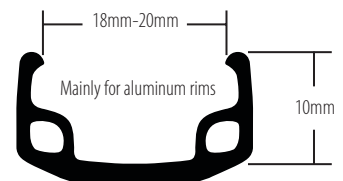

RIDE NOW FLAT FREE

All Terrain
10-20200-BA
10-26200-BA

All Terrain
10-125225093-BA
10-1252251820-BA
10-20195-BA
10-24195-BA
10-26195-BA

Mountain
10-1252251820-BM
10-16150-BM
10-16195-BM
10-20150-BM
10-20195-BM
10-24150-BM
10-24195-BM
10-26150-BM
10-26195-BM

Flat Free Bicycle Tires

Part Number	Tire Size	Rim Size	Tread	Color
10-125225093-BA	12.5 x 2.25	23-26 mm (Plastic)	All Terrain	Black
10-1252251820-BA	12.5 x 2.25	22-24 mm	All Terrain	Black
10-1252251820-BM	12.5 x 2.25	22-24 mm	Mountain	Black
10-16150-BM	16 x 1.50	18-20 mm	Mountain	Black
10-16195-BM	16 x 1.95	23-26 mm	Mountain	Black
10-20150-BM	20 x 1.50	18-20 mm	Mountain	Black
10-20195-BA	20 x 1.95	23-26 mm	All Terrain	Black
10-20195-BM	20 x 1.95	23-26 mm	Mountain	Black
10-20200-BA	20 x 2.00	24-26 mm	All Terrain	Black
10-24150-BM	24 x 1.50	18-20 mm	Mountain	Black
10-24195-BA	24 x 1.95	23-26 mm	All Terrain	Black
10-24195-BM	24 x 1.95	23-26 mm	Mountain	Black
10-26150-BM	26 x 1.50	18-20 mm	Mountain	Black
10-26195-BA	26 x 1.95	23-26 mm	All Terrain	Black
10-26195-BM	26 x 1.95	23-26 mm	Mountain	Black
10-26200-BA	26 x 2.00	29-31 mm	All Terrain	Black

- Tread style may vary
- Rim size provided for reference only, many other factors apply to determine if a tire fits a particular rim. Tire fitment can only be verified by mounting a tire to a rim.

18mm-20mm is equal to
Amerityre's 1.50 series

23mm-26mm is equal to
Amerityre's 1.95 series

18 mm = 11/16" 20 mm = 3/4" 23 mm = 7/8" 26 mm = 1"

Local Distributor

Contact Amerityre or your nearest distributor.